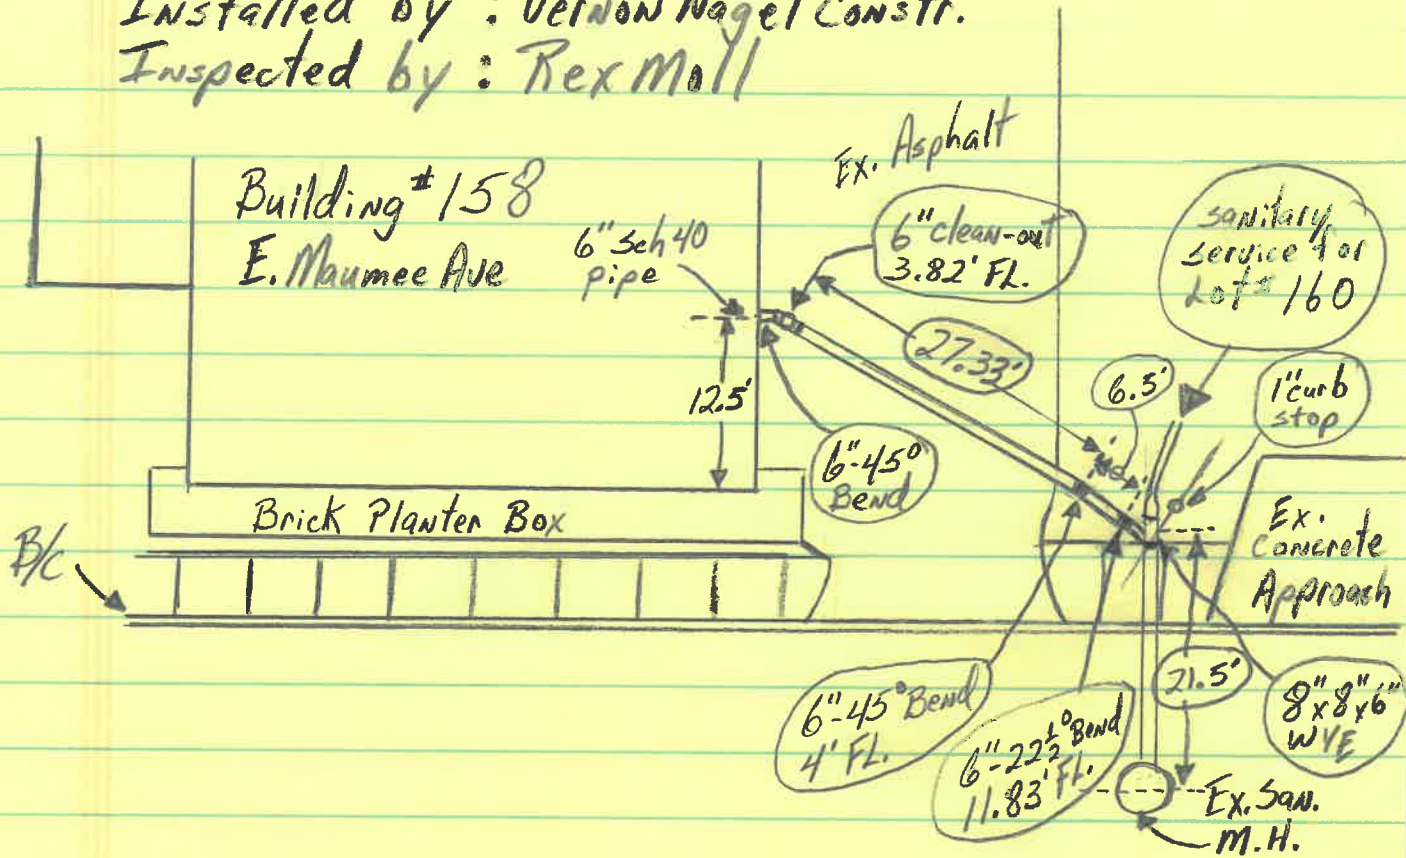

Date Installed: 10-25-06  
Installed by: Vernon Nagel Constr.  
Inspected by: Rex Moll

E. Maumee Ave.

B/C